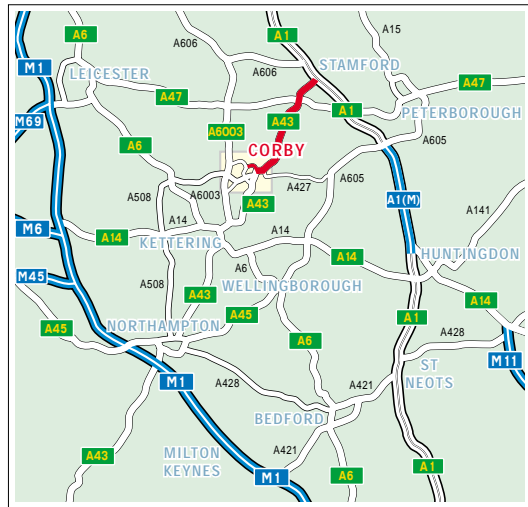

**Directions from the NORTH EAST**

# Rockingham

Rockingham  
Mitchell Road, Corby, Northants NN17 5AF

Tel: 01536 500500 Fax: 01536 500555  
www.rockingham.co.uk

**Start here FROM THE NORTH EAST**

**London A1**  
Kettering A43  
Corby (A427)  
Leicester (A47)

0 0 0 0  
0,0 km

A1 (NORTH) TO GRANTHAM & NEWARK  
A43 TO STAMFORD  
A1 (SOUTH) TO LONDON & M25

**Corby Kettering A43**  
Peterboro' A47  
Leicester A47

0 0 3 5  
5,6 km

**Weldon**  
Industry  
Stanion  
Geddington  
Rockingham Motor Speedway