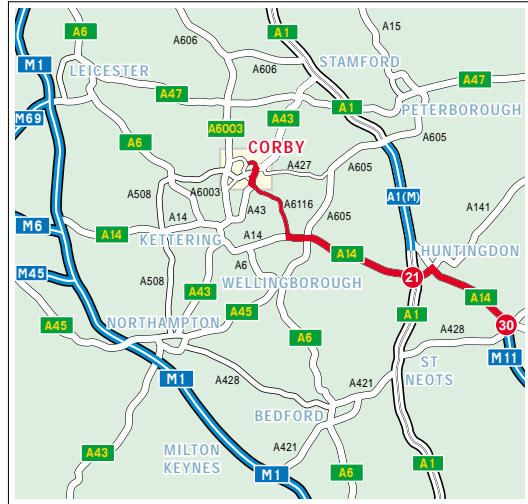

Directions from the SOUTH EAST

Rockingham

Rockingham
Mitchell Road, Corby, Northants NN17 5AF

Tel: 01536 500500 Fax: 01536 500555
www.rockingham.co.uk

Rockingham

Mitchell Rd, Phoenix Parkway, Steel Rd, Shelton Rd, Stamford Road, Brigstock Road

All thro. routes A6116 (A6003) 17,0 km

Rockingham Motor Speedway

Corby (A6003) 16,8 km

Rockingham 4, Gretton 4

Rockingham Motor Speedway

Corby A427, **Kettering A43**, **Stamford Peterboro' A43** 13,8 km

The Midlands (M1) (M6) Kettering A14 0,0 km

Corby A6116 0,3 km

A14 (WEST) TO M1 JCT 19 & M6 BIRMINGHAM

A14 (EAST) TO A1 - HUNTINGDON & M11 CAMBRIDGE

A605 TO PETERBOROUGH & A1

Start here FROM THE SOUTH EAST

© 1997 - 2002 Give Way Ltd Custom Designed Location Maps (UK). FREEPHONE: 0800 019 0027.